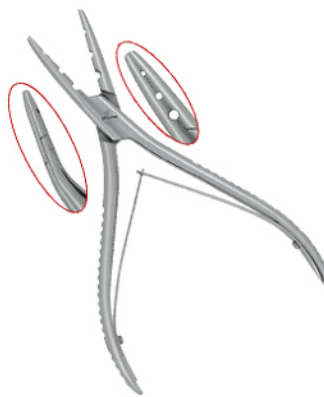

SM-20-7306
Hair Braiding Tool
Available in
Regular Sizes