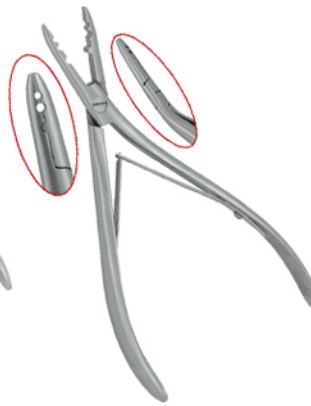

SM-20-7308
Hair Braiding Tool
Available in
Regular Sizes

SM-20-7309
Hair Braiding Tool
Available in
Regular Sizes

SM-20-7310
Hair Braiding Tool
Available in
Regular Sizes

SM-20-7311
Hair Braiding Tool
Available in
Regular Sizes

SM-20-7312
Hair Braiding Tool
Available in
Regular Sizes

Superior Quality Instruments

SM-20-7313
Hair Braiding Tool
Available in
Regular Sizes

SM-20-7314
Hair Braiding Tool
Available in
Regular Sizes

SM-20-7315
Hair Braiding Tool
Available in
Regular Sizes

SM-20-7316
Hair Braiding Tool
Available in
Regular Sizes

SM-20-7317
Hair Braiding Tool
Available in
Regular Sizes

SM-20-7318
Hair Braiding Tool
Available in
Regular Sizes

SM-20-7319
Hair Braiding Tool
Available in
Regular Sizes